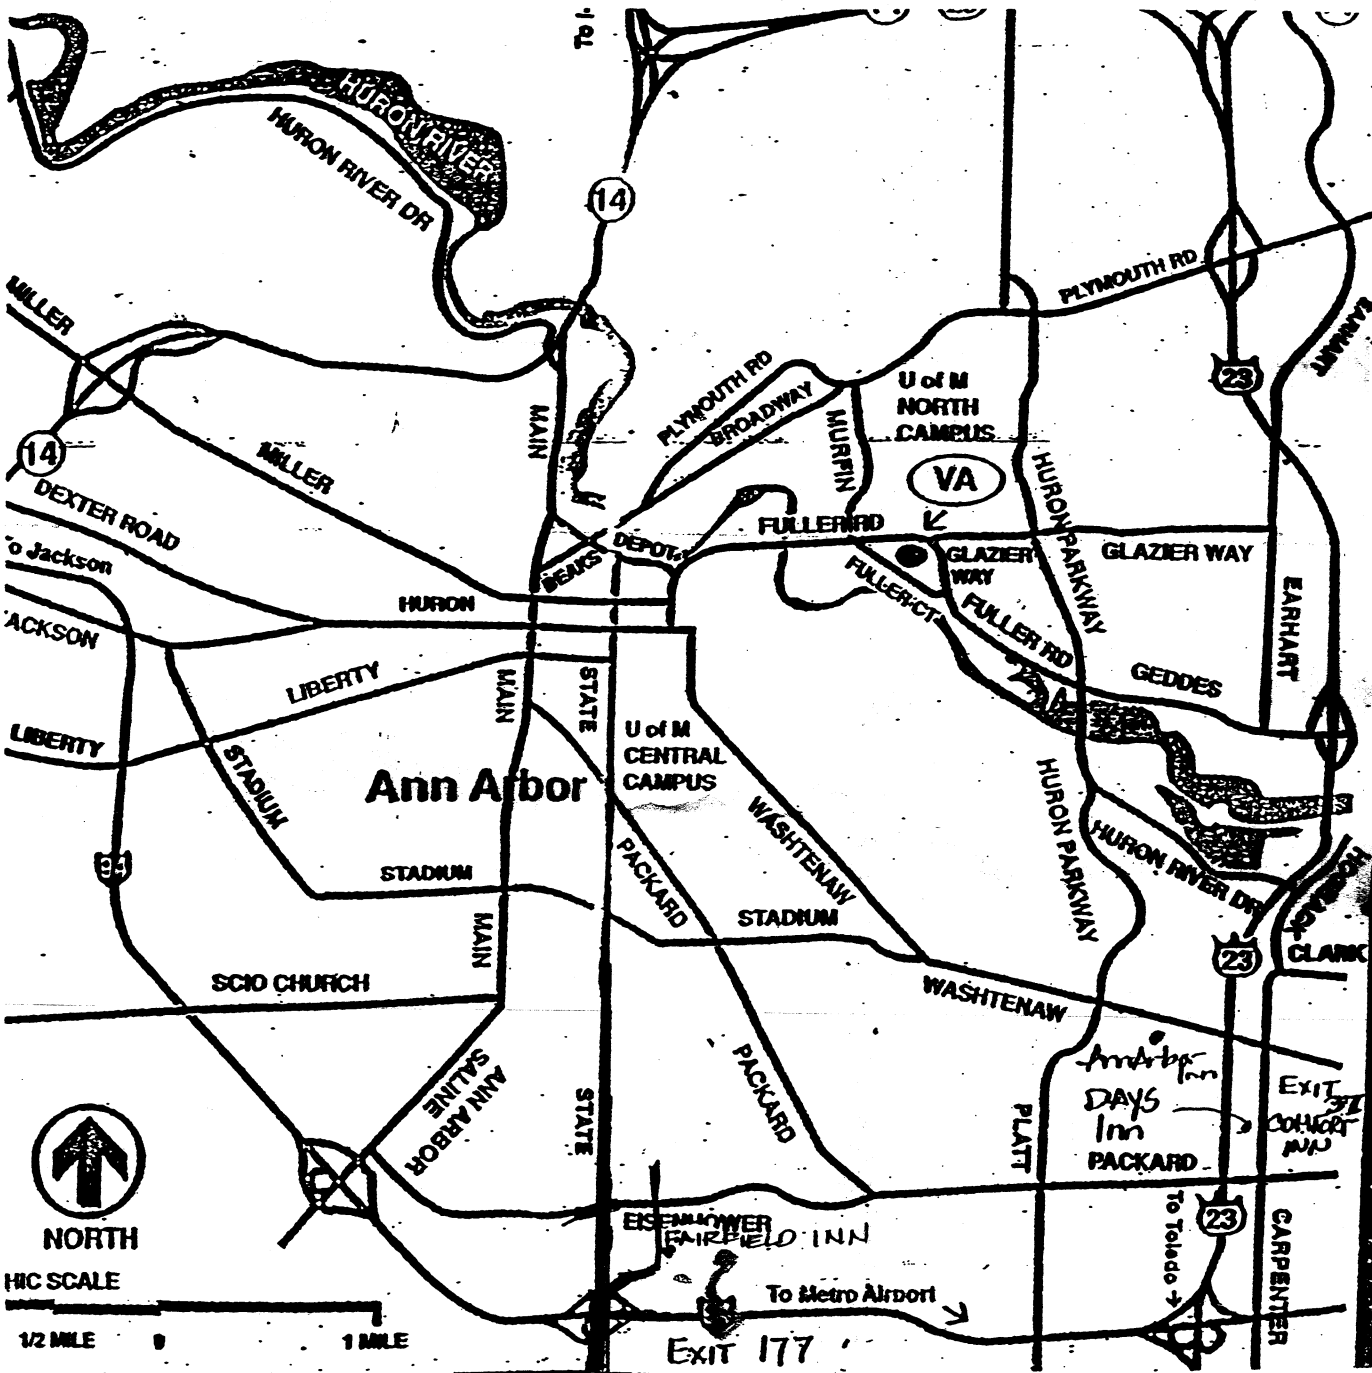

1/2 MILE

1 MILE

Ann Arbor

VA

U of M
CENTRAL
CAMPUS

U of M
NORTH
CAMPUS

EISENHOWER
FAIRFIELD INN

Ann Arbor
DAYS
INN
PACKARD

EXIT 177

To Metro Airport

To Toledo